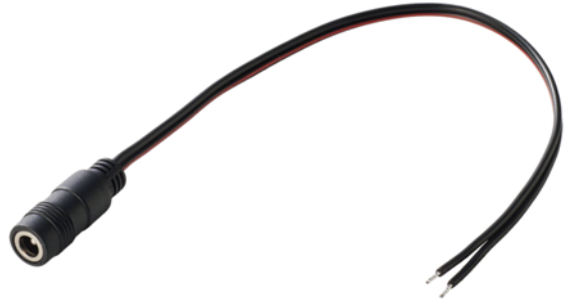

## Extension Cable Jack 0.2m

Country of Origin : China  
 Operating Temperature : 0 ÷ 40[°C]  
 Cable type : 20AWG - 2wc  
 DC Connector 2.1x5.5x11  
 2.5x5.5x11

WEIGHT	1pc	N.W.: 10g / pc
PACKING	Bunch	50pcs / 1bunch
		G.W.: 0.5 kg / bunch

## Extension cable Jack 0.8m

Country of Origin : China  
 Operating Temperature : 0 ÷ 40[°C]  
 Cable type : 20AWG - 2wc  
 DC Connector : 2.1x5.5x11

WEIGHT	1pc	N.W.: 19g / pc
PACKING	Bunch	100pcs / 1bunch
		G.W.: 1.9kg / bunch

## Extension Cable Jack 2.0m

Country of Origin : China  
 Operating Temperature : 0 ÷ 70[°C]  
 Cable type : 20AWG - 2RC  
 DC Connector : 2.1x5.5x11

WEIGHT	1pc	N.W.: 57g pc
PACKING	Bunch	60pcs / 1bunch
		G.W.: 3.5 kg / bunch

## Extension cable Jack 4.0m

Country of Origin : China  
 Operating Temperature : 0 ÷ 70[°C]  
 Cable type : 20AWG - 2RC  
 DC Connector : 2.1x5.5x11

WEIGHT	1pc	N.W.: 112g / pc
PACKING	Bunch	5pcs / 1bunch
		G.W.: 0.56 kg / bunch